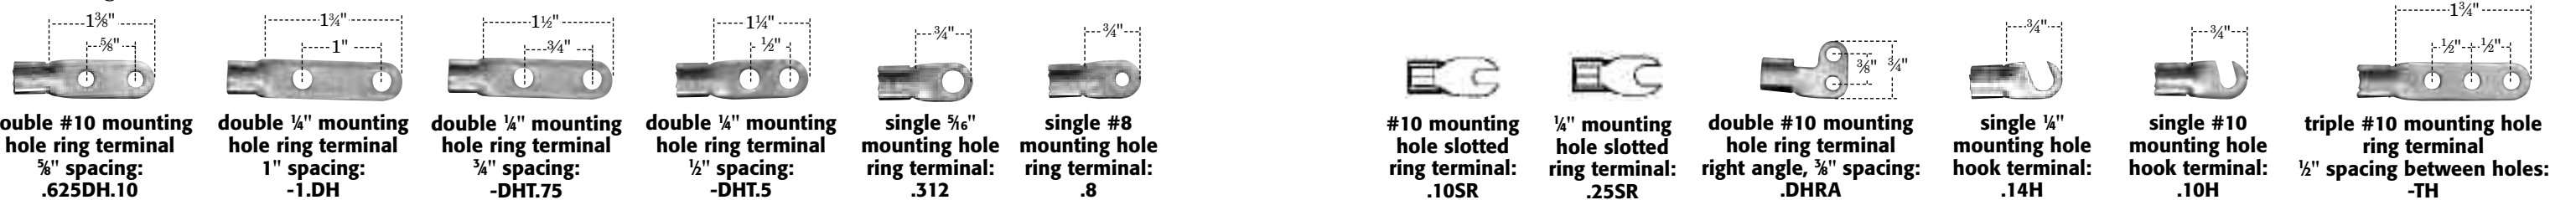

The harnesses above are also available with any of the terminals below. Please call our sales office for ordering information.

Bonding and Grounding Straps, Harnesses & Braid

Bonding and Grounding Straps, Harnesses & Braid